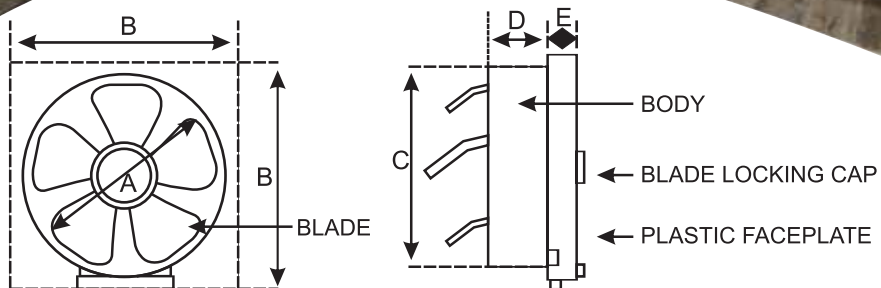

Note: All dimensions are in mm

Ivory

Black

White

Specifications

Sweep (in mm)	Power Input (in Watts)	Speed (in RPM)	Air Delivery (cu.mtr/hr)
150	25	1300	275
200	30	1300	450
250	40	1250	720

BRISK AIR HS

Model	Sweep	A	B	C	D	E
Brisk Air Hi-Speed	150mm (6")	235 X 235	190	183	138	14
Brisk Air Hi-Speed	200mm (8")	292 X 292	248	230	139	13