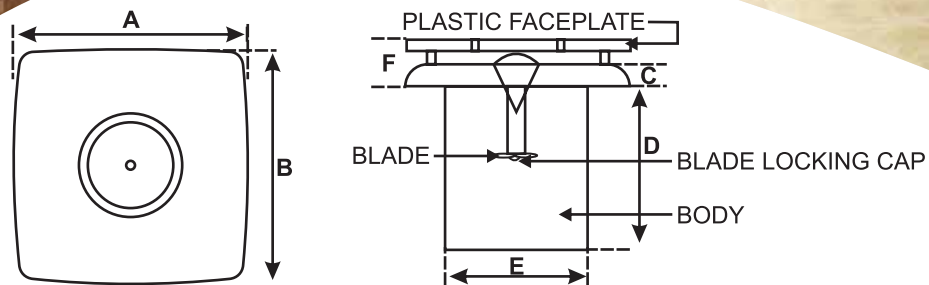

MOUNT AIR

Model	Sweep	A	B	C	D	E	F
Mount Air	100mm (4")	150	150	13	88	Ø110	25
Mount Air	150mm (6")	200	200	16	112	Ø148	30

Note: All dimensions are in mm

Aerodynamic blades for faster speed

Powerful air suction for odorless and clean air

Can also be mounted on glass panel

Light and rust proof body for durability