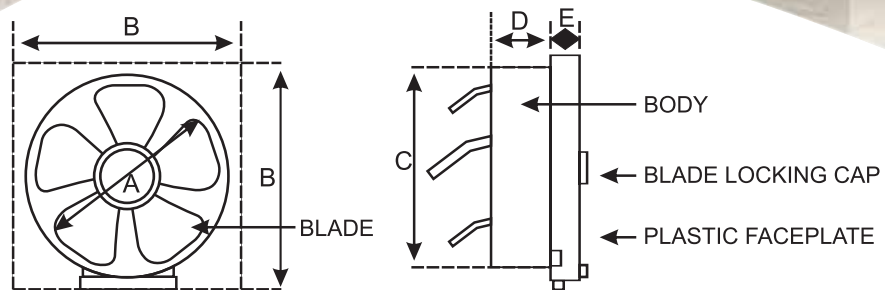

VENTILUS

Model	Sweep	A	B	C	D	E
Ventilus	150mm (6")	150	240	175	80	50
Ventilus	200mm (8")	200	300	240	90	45

Note: All dimensions are in mm