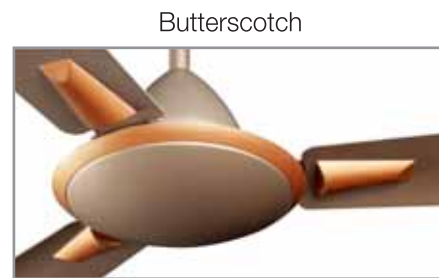

Also available in Lagoon Blue, Lavender Silver, Antique beige and Mica Matt colours