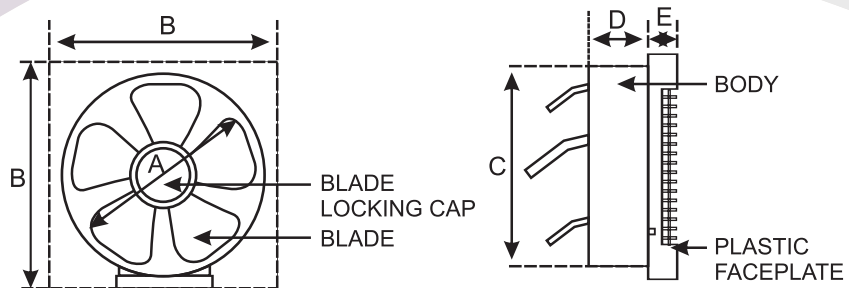

Model	Sweep	A	B	C	D	E
RIVIERA BOLT	200mm	200	294	235	114	33

Note: All dimensions are in mm

Ivory

White

Specifications

Sweep (in mm)	Power Input (in Watts)	Speed (in RPM)	Air Delivery (cu.mtr/hr)
200	55	2200	720