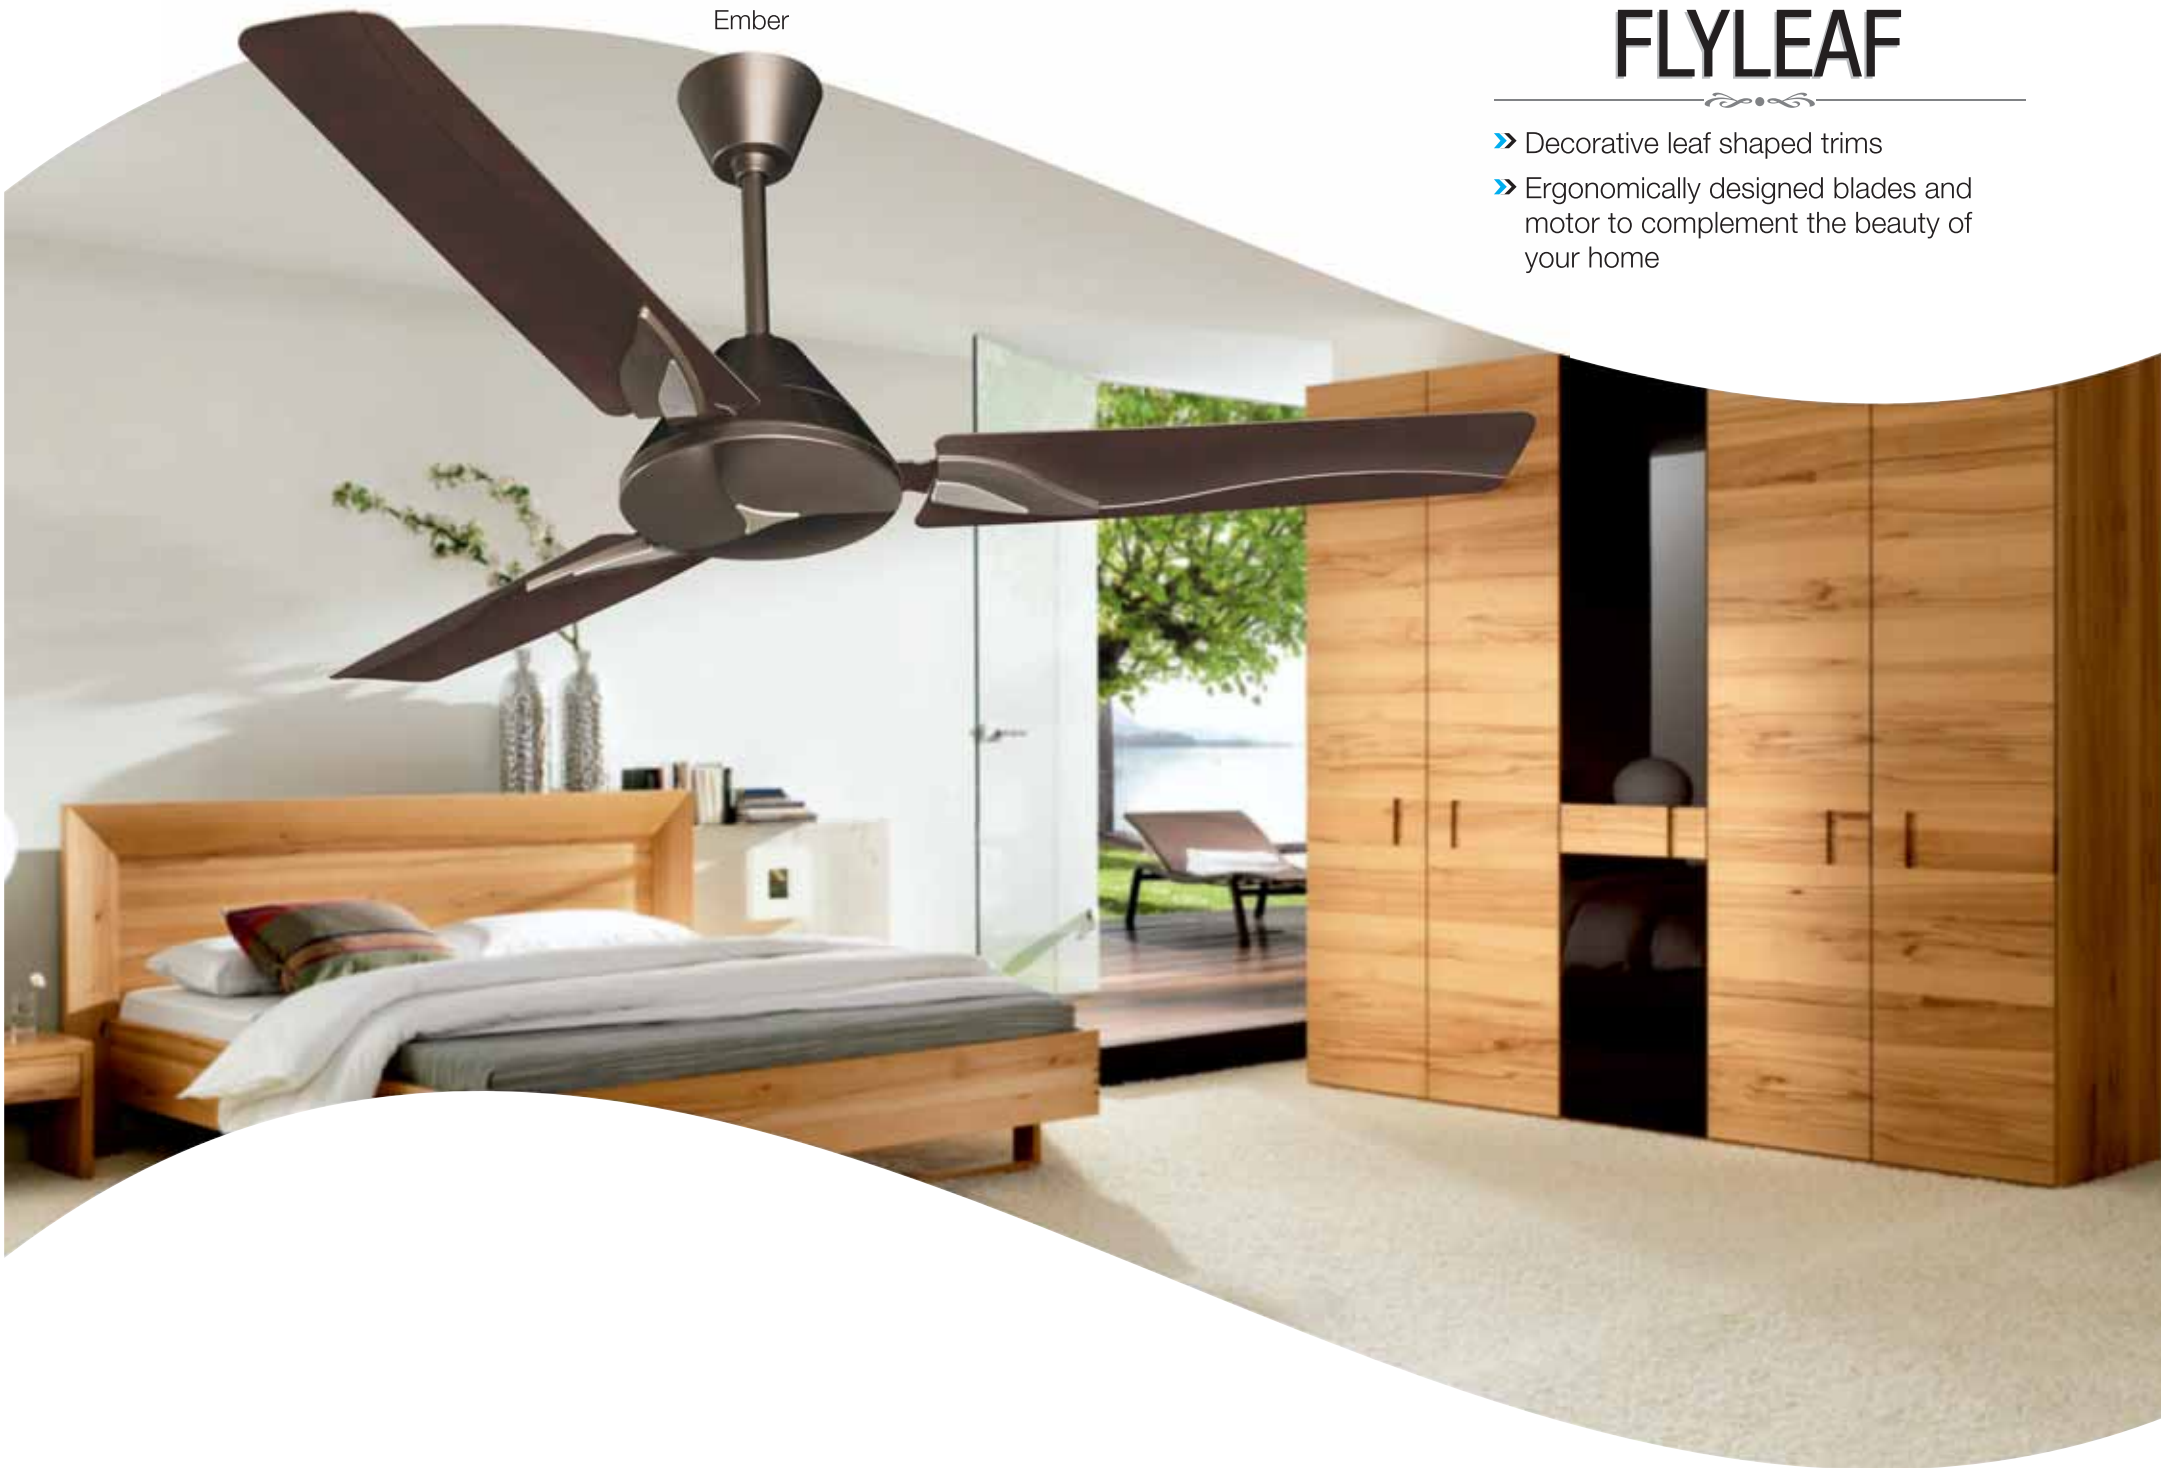

Ember

FLYLEAF

- » Decorative leaf shaped trims
- » Ergonomically designed blades and motor to complement the beauty of your home