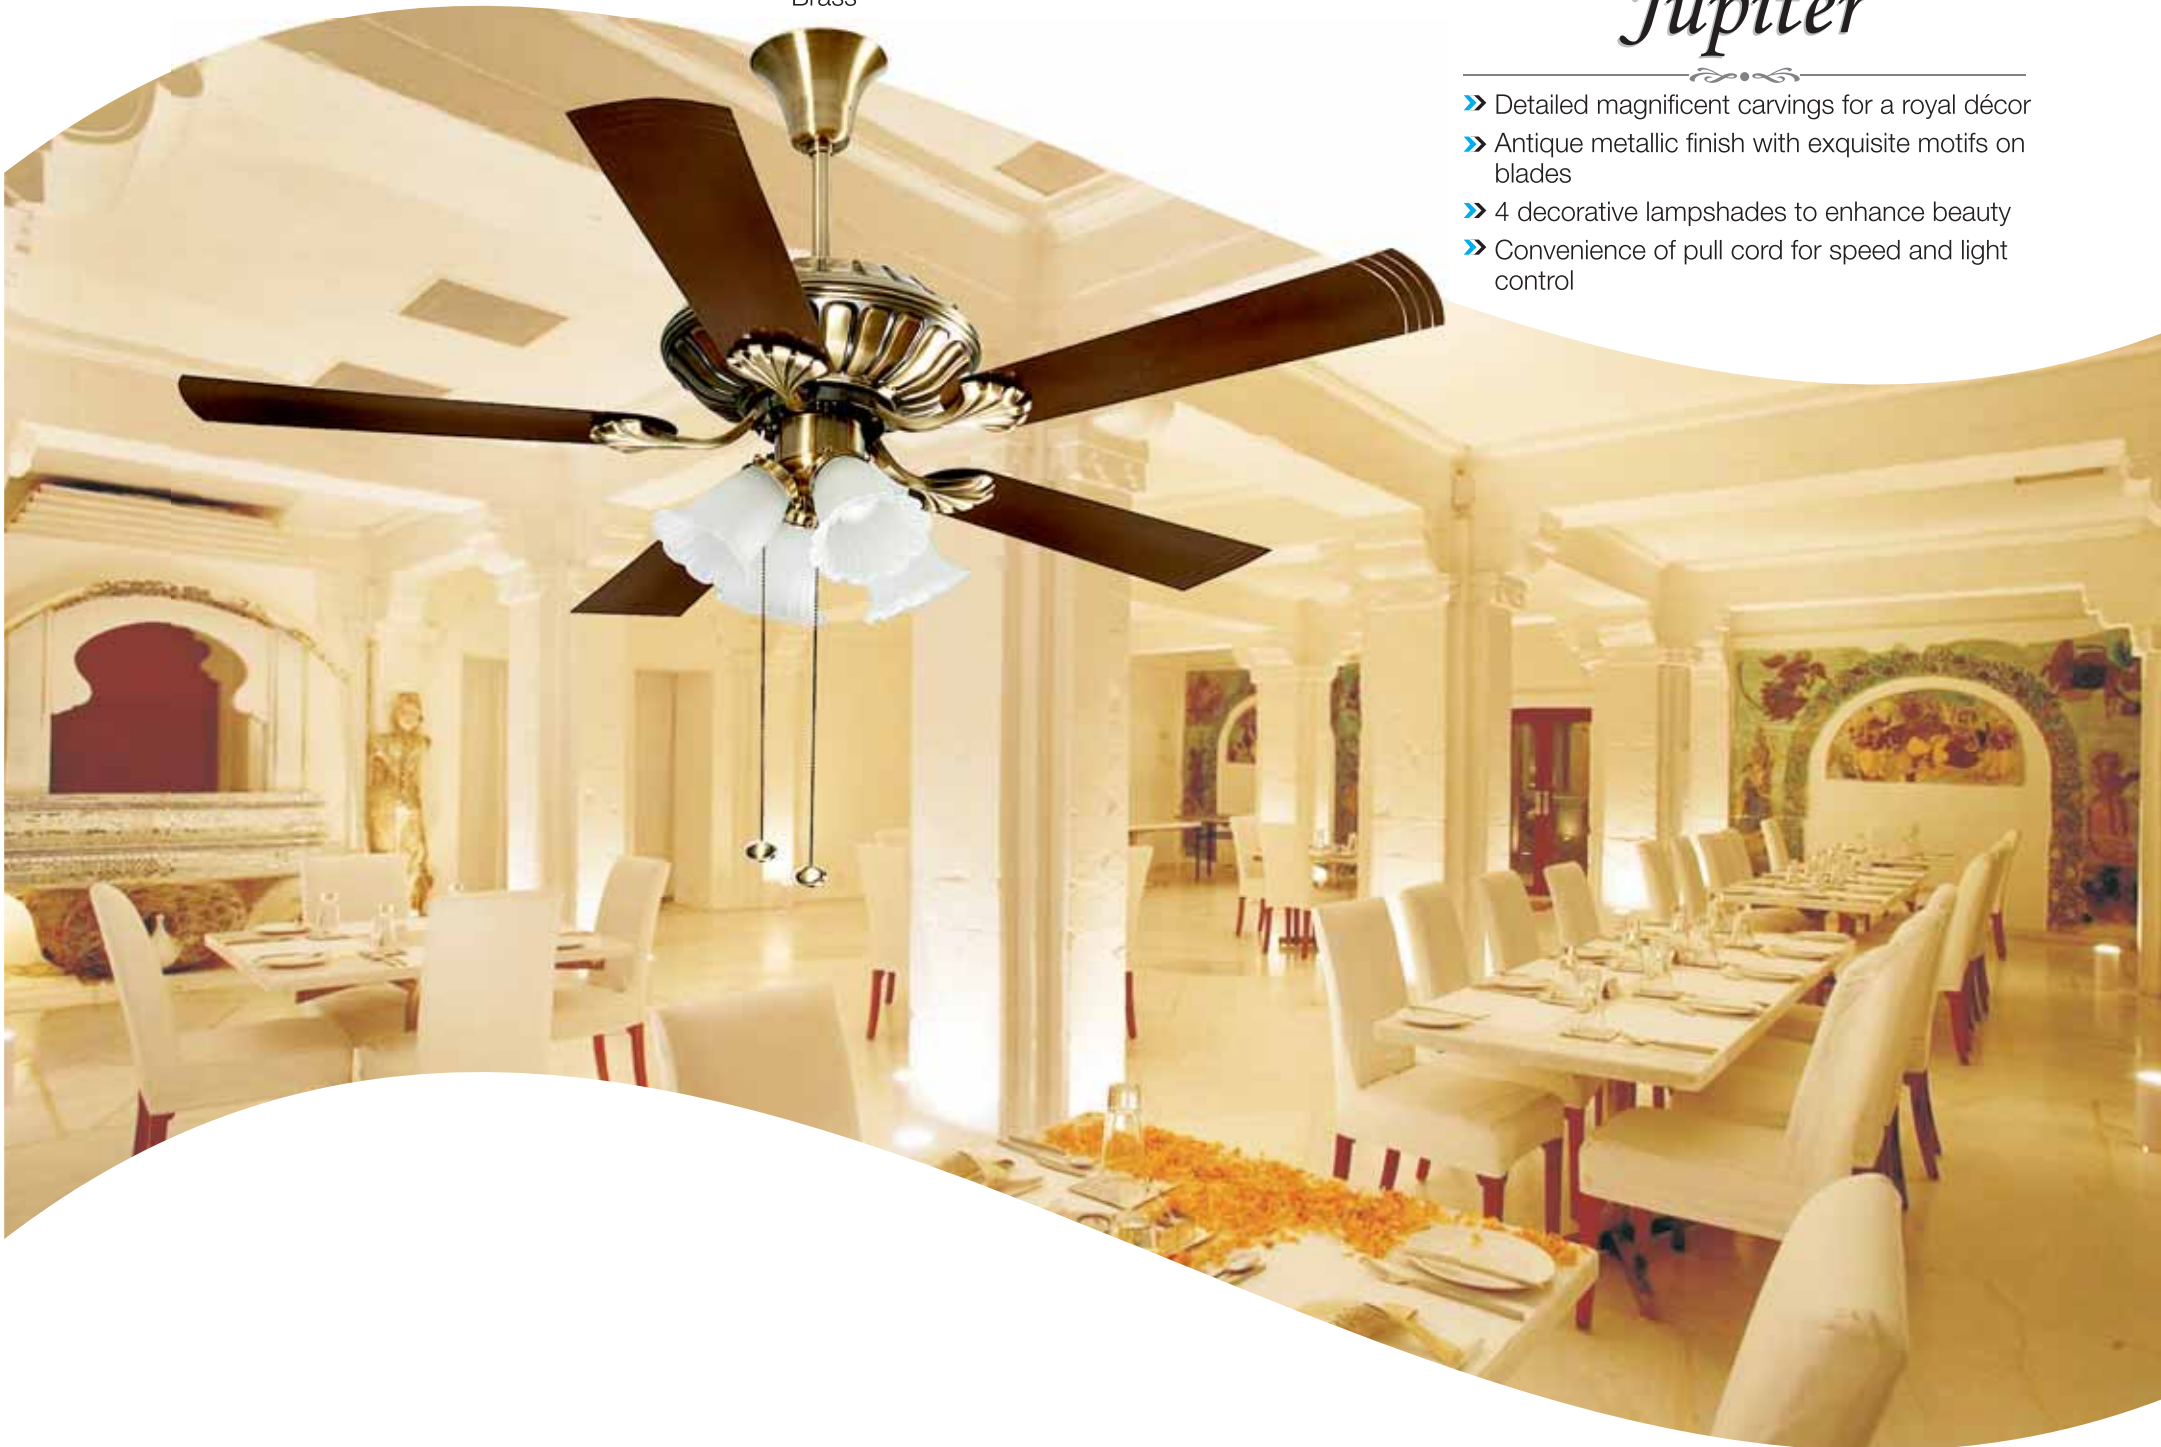

Brass

Jupiter

- » Detailed magnificent carvings for a royal décor
- » Antique metallic finish with exquisite motifs on blades
- » 4 decorative lampshades to enhance beauty
- » Convenience of pull cord for speed and light control