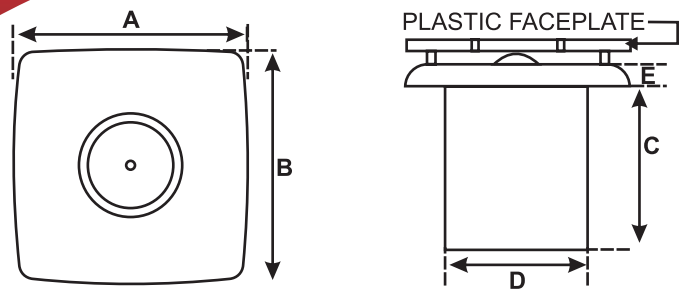

Note: All dimensions are in mm

Aerodynamic blades for faster speed

Powerful air suction for odorless and clean air

Can also be mounted on glass panel

Light and rust proof body for durability

Specifications			
Sweep (in mm)	Power Input (in Watts)	Speed (in RPM)	Air Delivery (cu.mtr/hr)
100	11	2500	120
150	20	1500	200

RIVIERA SPRINT

Model	Sweep	A	B	C	D	E
RIVIERA SPRINT	100 mm	195	195	84	146	36
RIVIERA SPRINT	150 mm	158	157	82	108	35

Note: All dimensions are in mm

Aerodynamic blades for faster speed

Powerful air suction for odorless and clean air