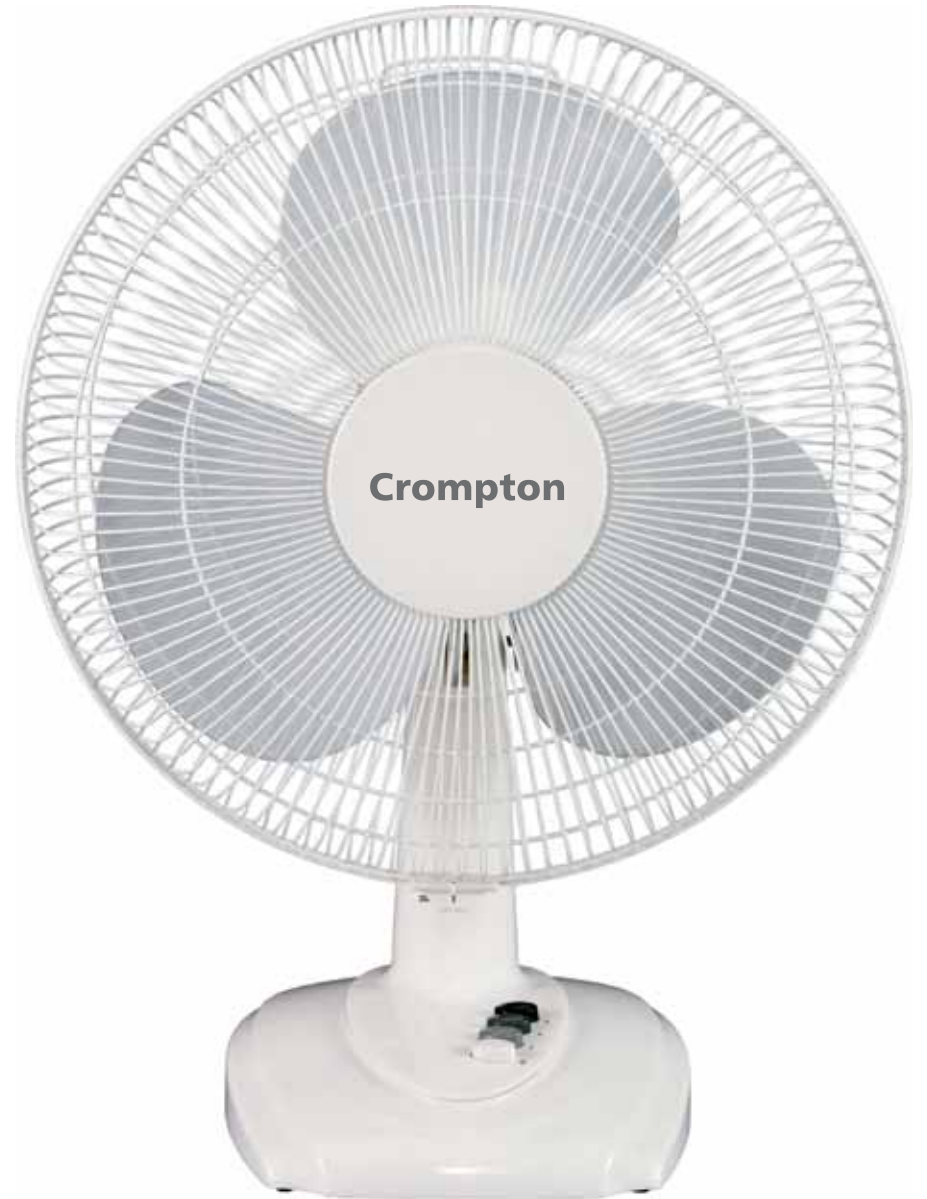

HIGH FLO EVA

- Elegant looks
- Wide Oscillation with control

Specifications			
Sweep (in mm)	Power Input (in Watts)	Speed (in RPM)	Air Delivery (cu.mtr/min)
400	50	1300	60