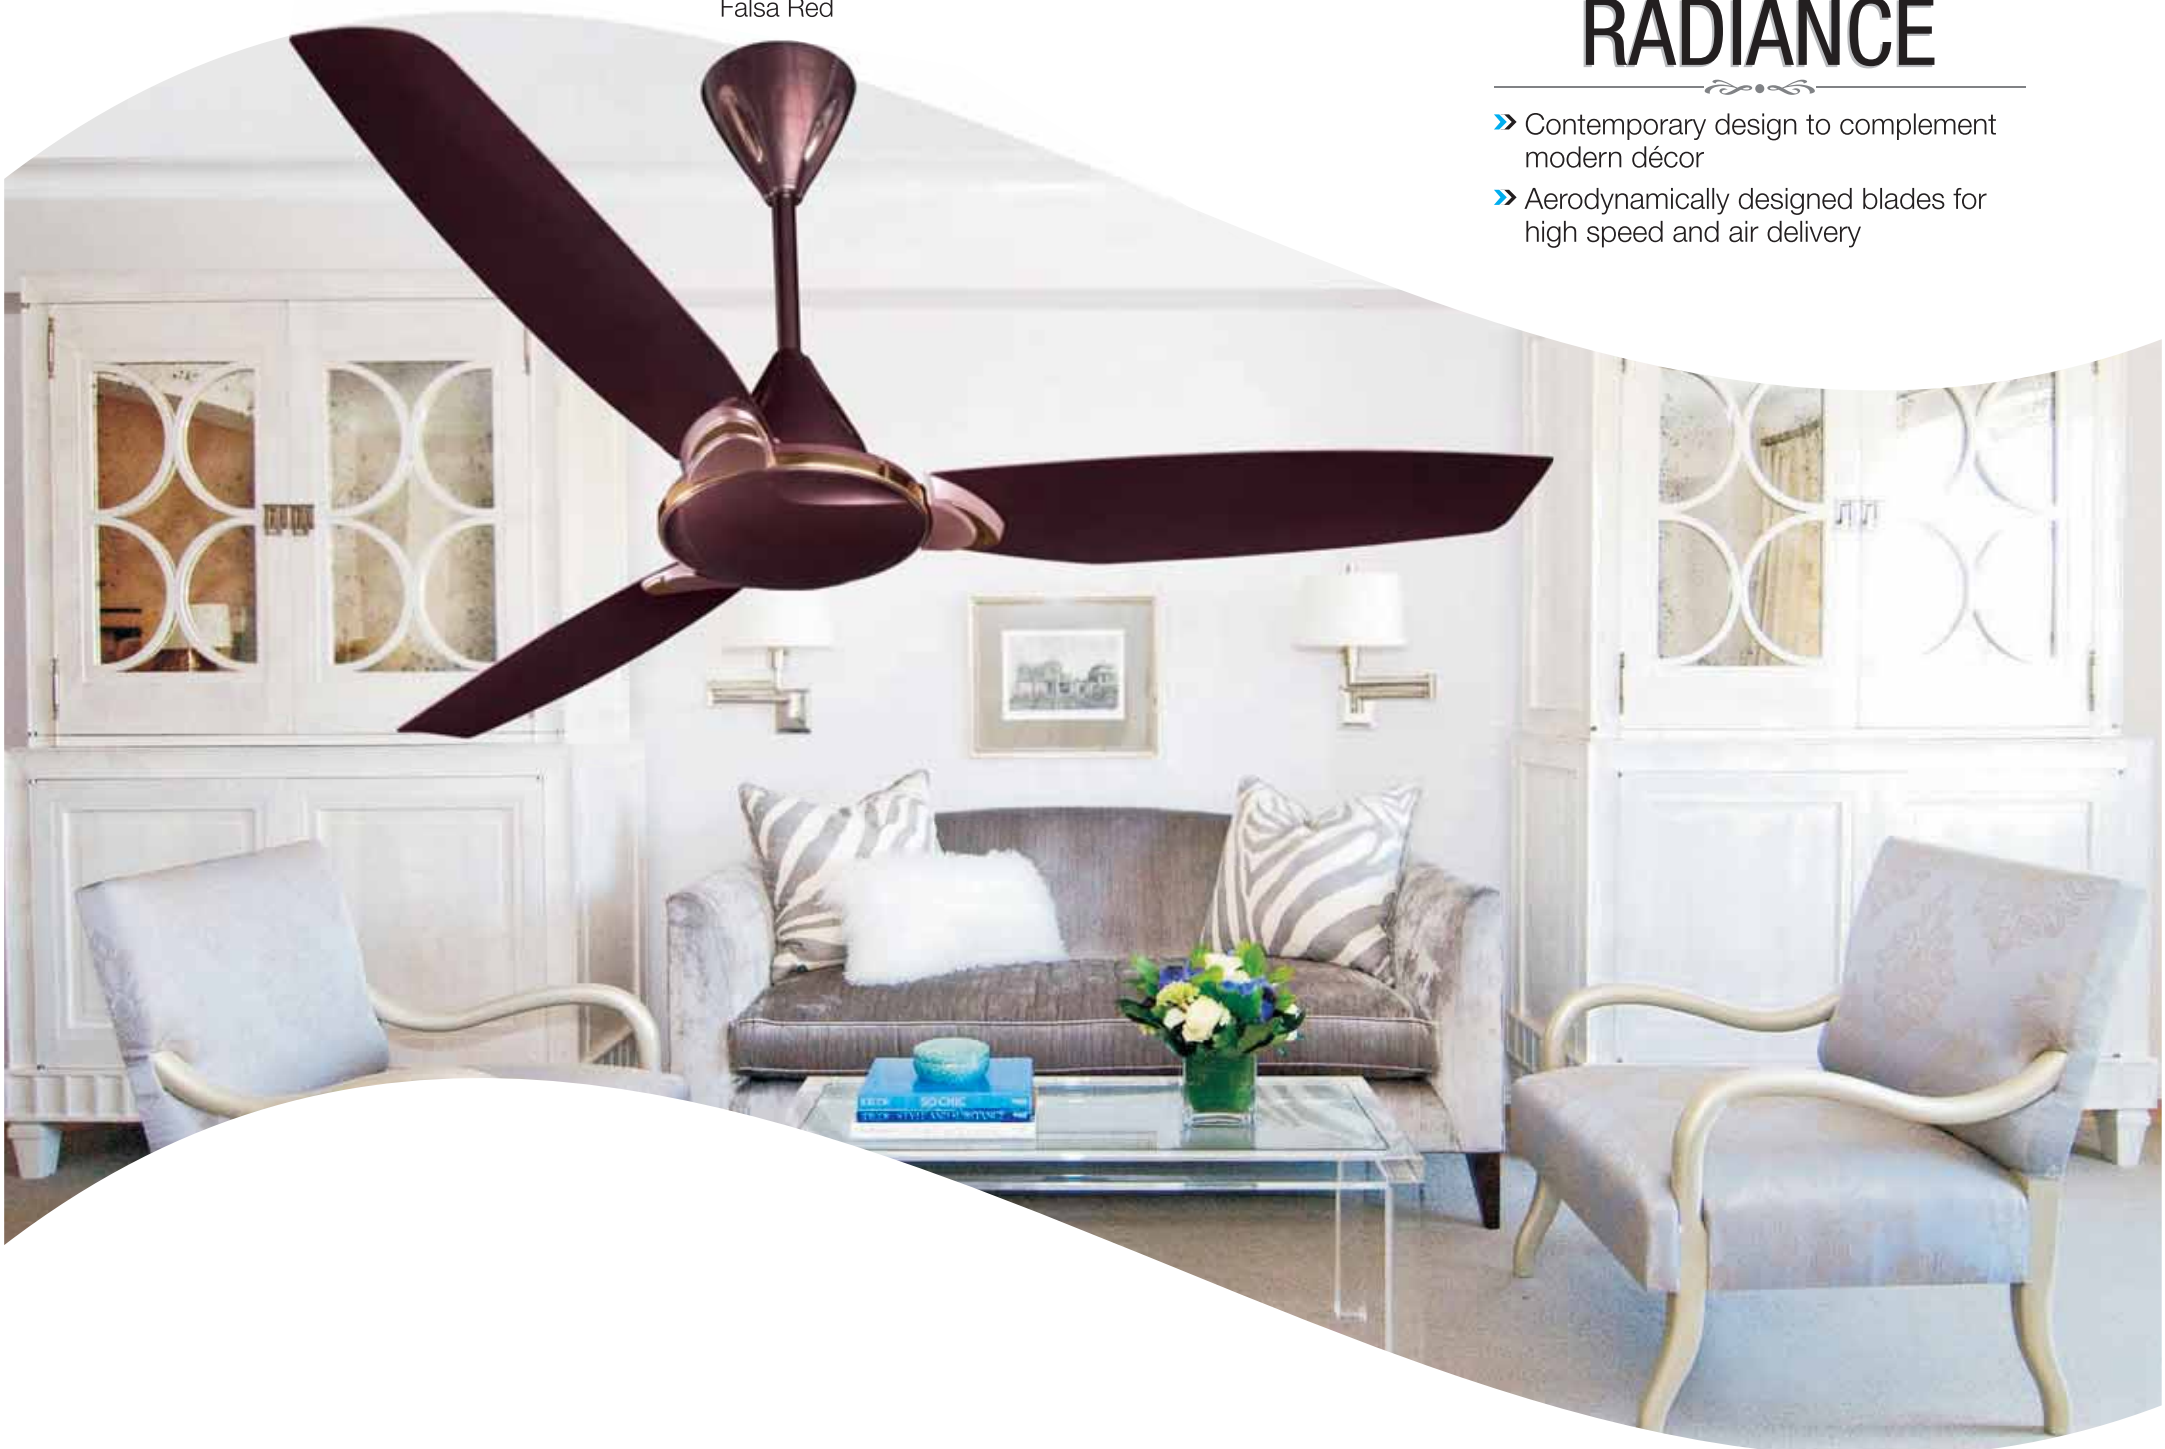

Falsa Red

RADIANCE

- » Contemporary design to complement modern décor
- » Aerodynamically designed blades for high speed and air delivery