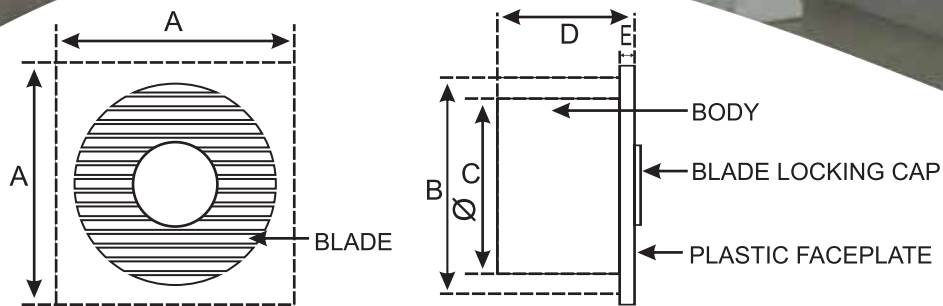

AXIAL AIR

Model	Sweep	A	B	C	D	E
Axial air	100mm (4")	129 x 129	100	Ø108	85	11
Axial air	150mm (6")	177 x 177	145	Ø146	95	12

Note: All dimensions are in mm