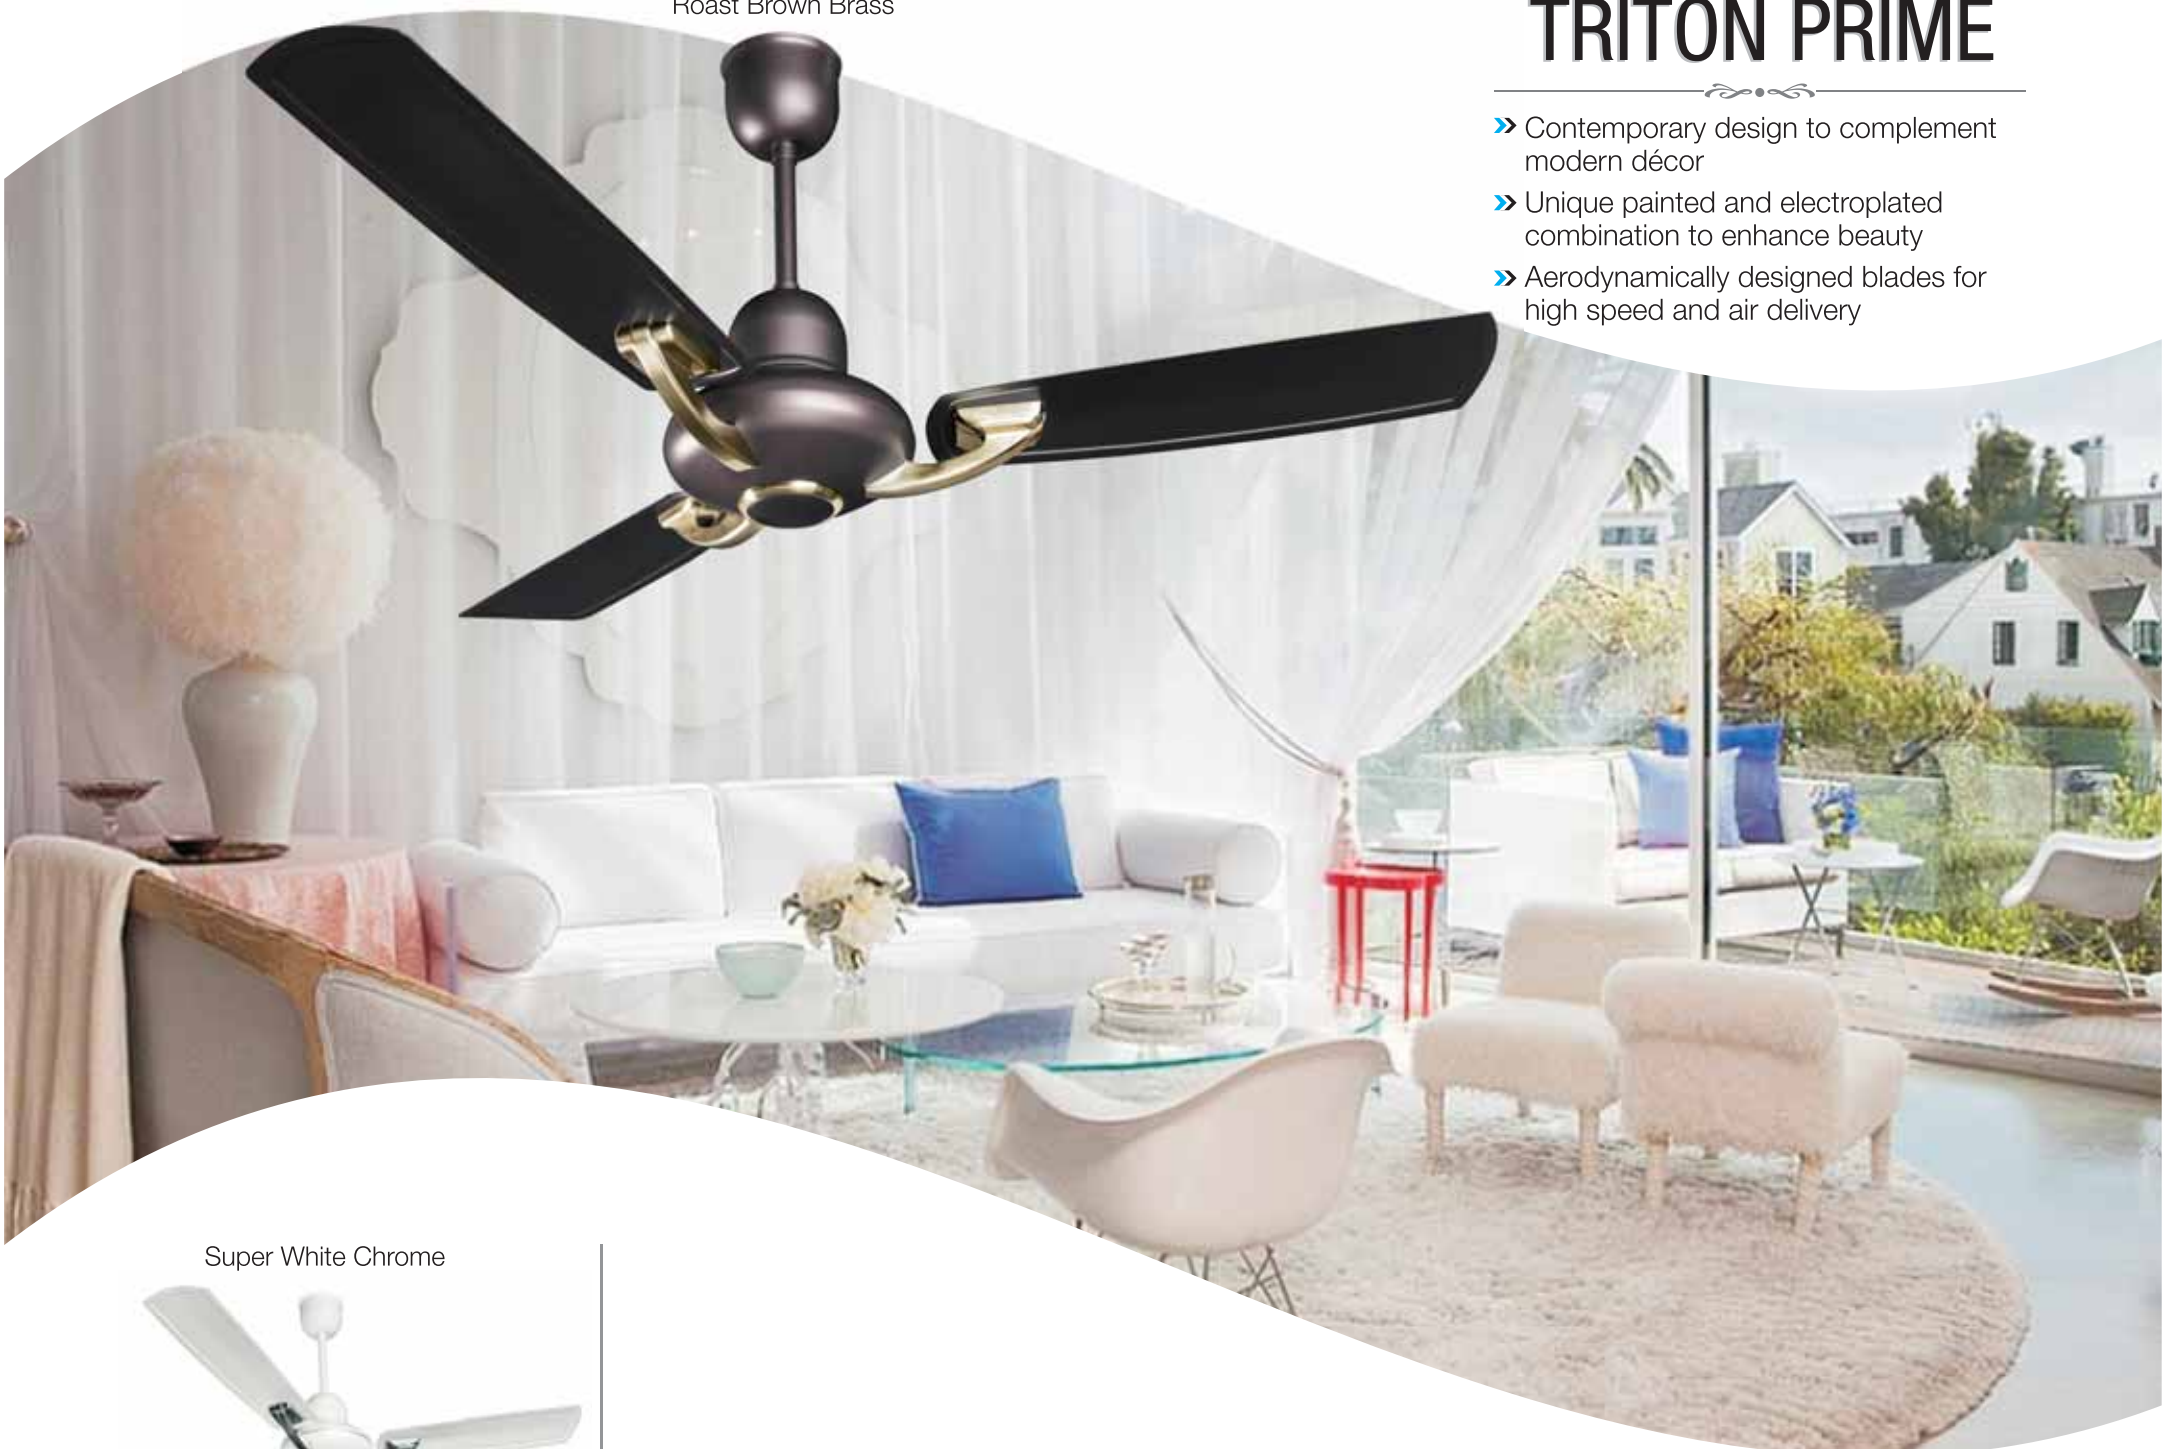

Roast Brown Brass

TRITON PRIME

- » Contemporary design to complement modern décor
- » Unique painted and electroplated combination to enhance beauty
- » Aerodynamically designed blades for high speed and air delivery