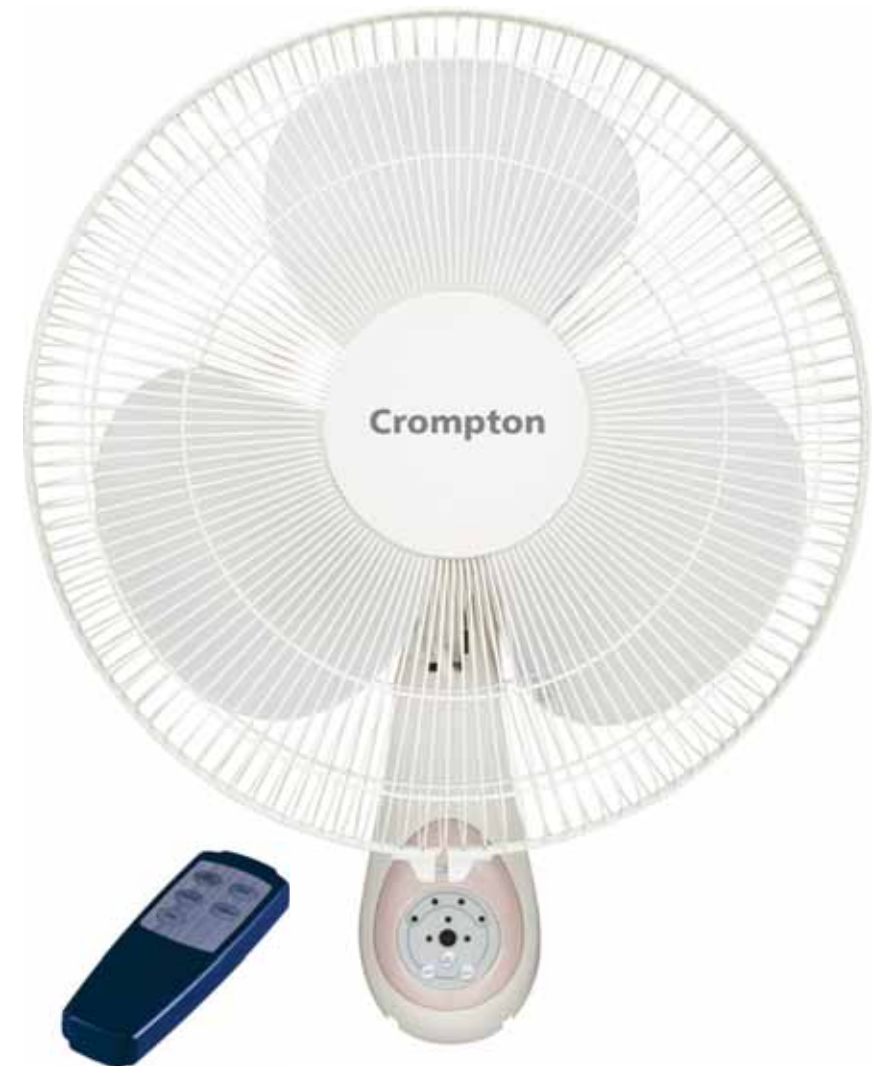

HIGH FLO CRESSIDA

- Remote controlled wall mounted fan
- Three modes of operation (normal, natural, sleep) for added convenience
- Corrosion resistant power coated guards

Specifications			
Sweep (in mm)	Power Input (in Watts)	Speed (in RPM)	Air Delivery (cu mtr/min)
1000	55	1300	65