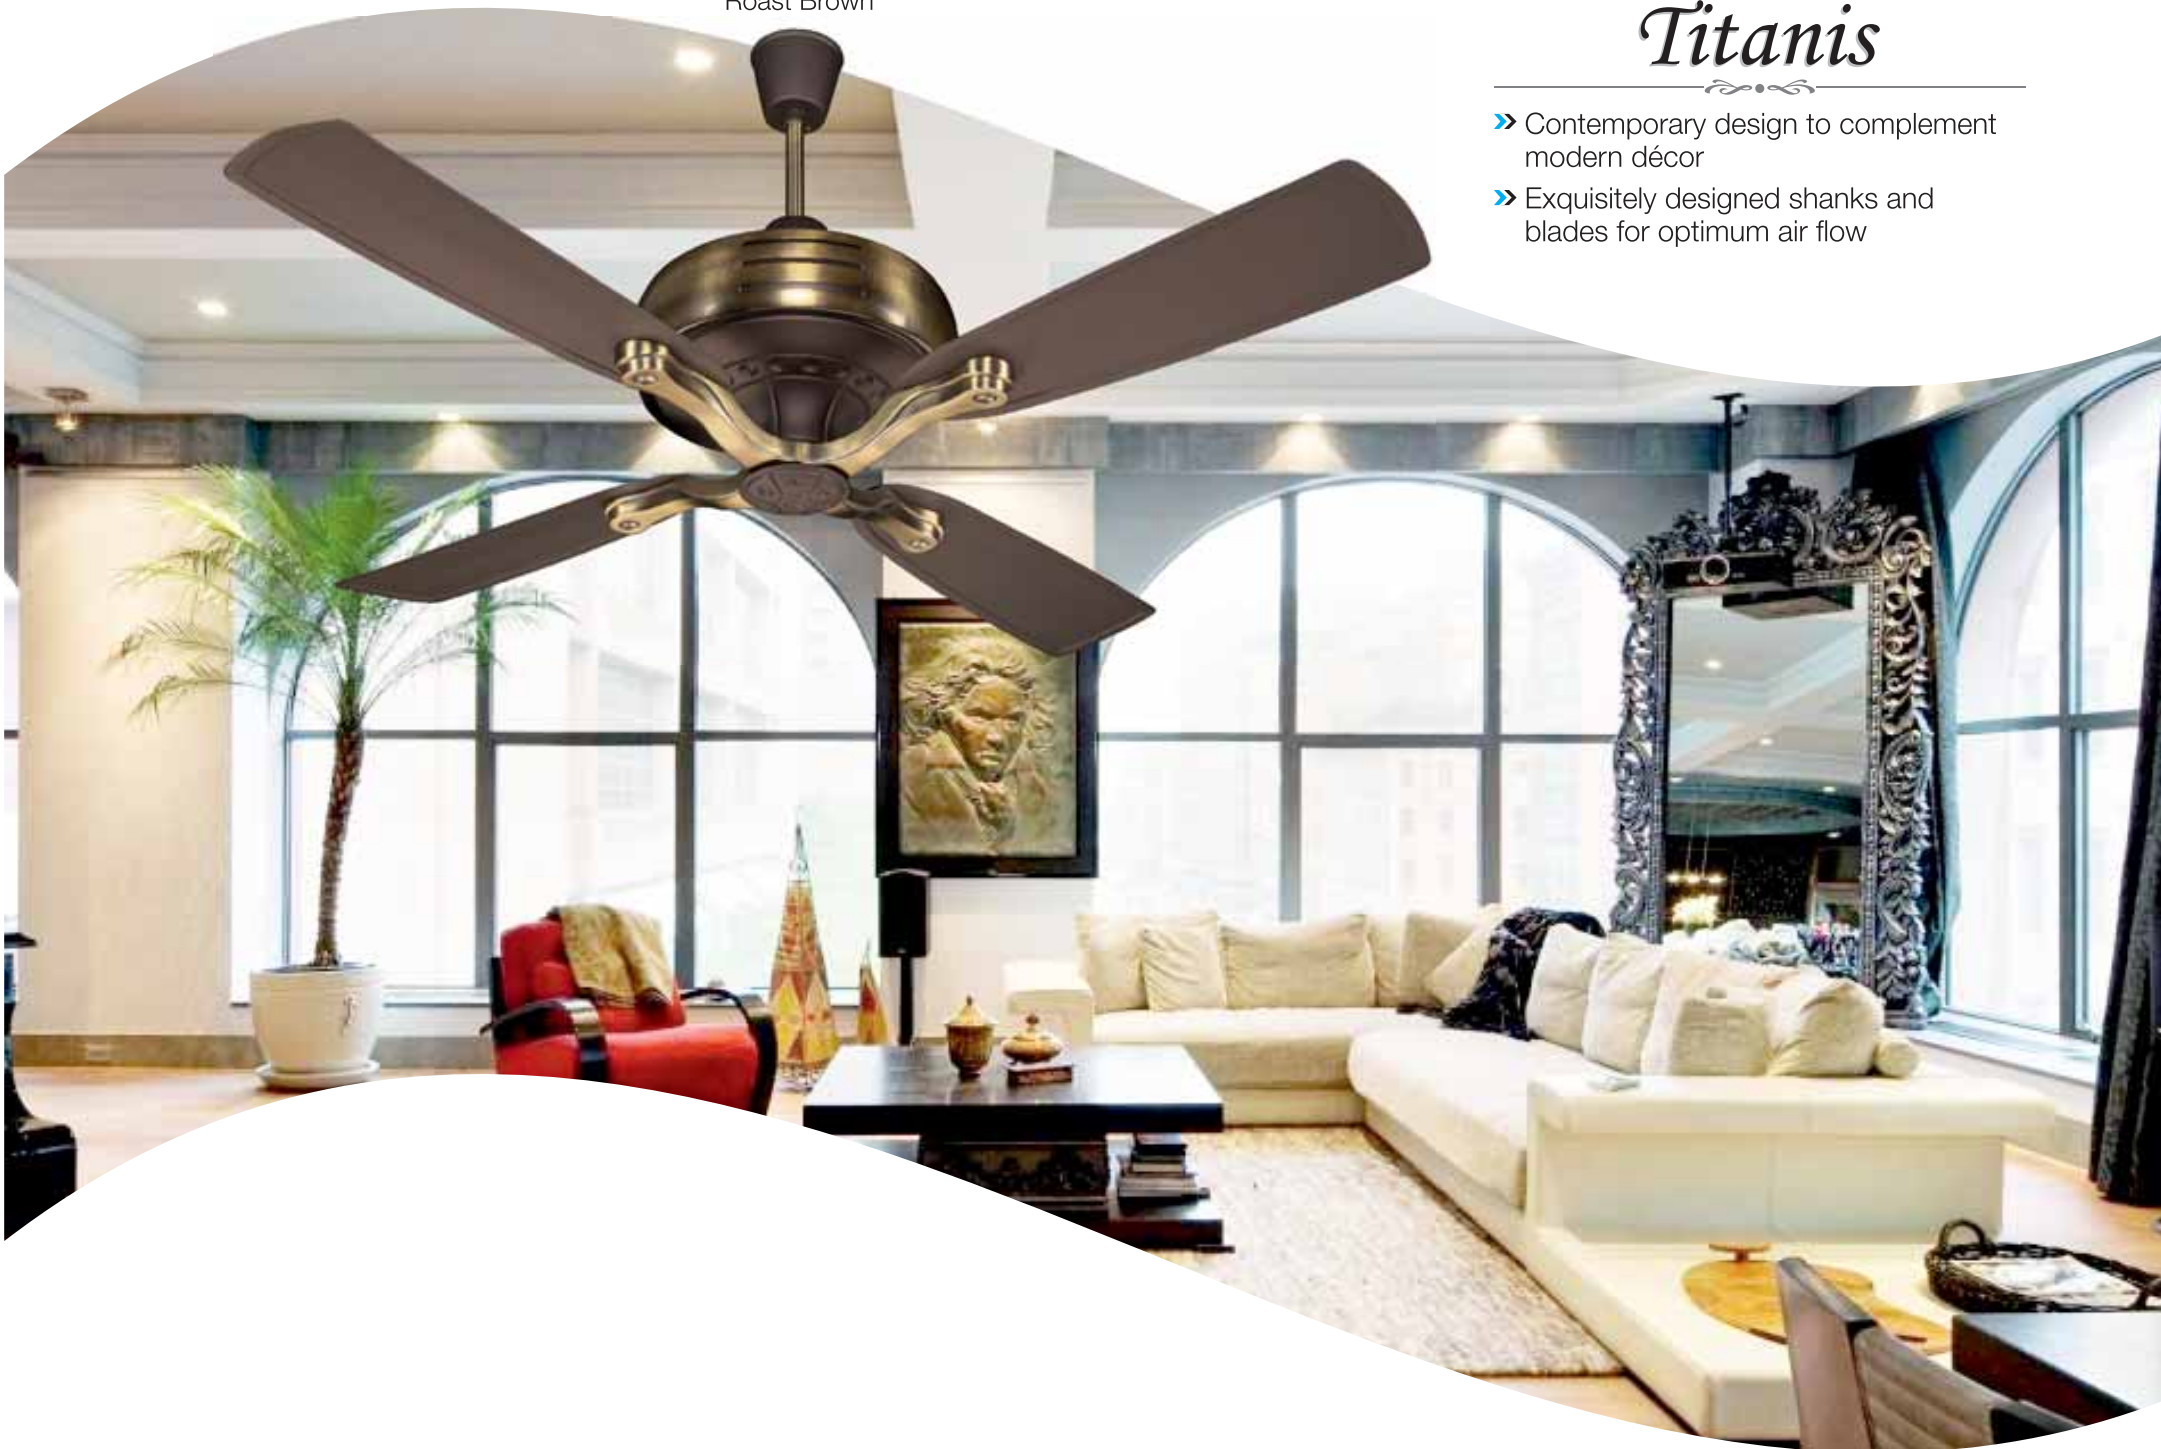

Roast Brown

Pearl Silver White

Specifications			
Sweep (in mm)	Power Input (in Watts)	Speed (in RPM)	Air Delivery (cu.mtr/min)
1300	76	330	210

Roast Brown

Titanis

- » Contemporary design to complement modern décor
- » Exquisitely designed shanks and blades for optimum air flow