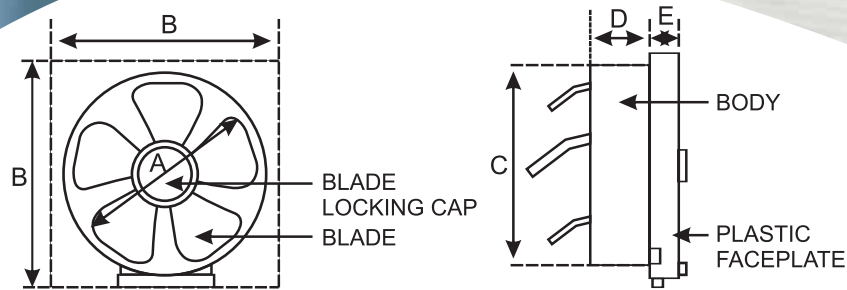

Note: All dimensions are in mm

Ivory

White

Specifications

Sweep (in mm)	Power Input (in Watts)	Speed (in RPM)	Air Delivery (cu.mtr/hr)
200	55	2200	720

RIVIERA DASH

Model	Sweep	A	B	C	D	E
RIVIERA DASH	100mm	100	150	108	58	25
RIVIERA DASH	150mm	150	197	144	62	25