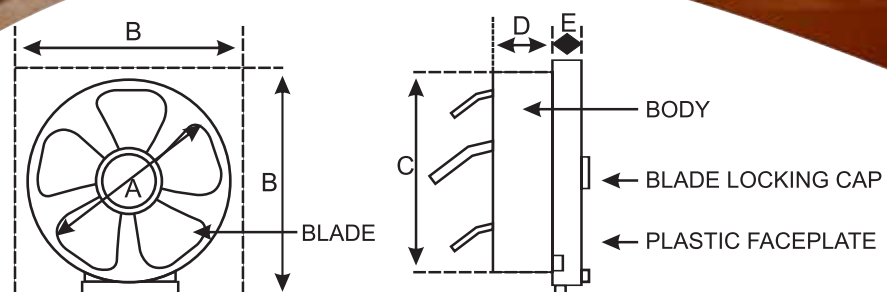

BRISK AIR

**Aerodynamic blades
for faster speed**

**Powerful air suction for
odorless and clean air**

**Light and rust proof
body for durability**

Model	Sweep	A	B	C	D	E
Brisk Air	150mm (6")	150	240	172	90	50
Brisk Air	200mm (8")	200	300	240	80	40
Brisk Air	250mm (10")	250	350	290	80	48

Note: All dimensions are in mm

Ivory

Black

White

Specifications

Sweep (in mm)	Power Input (in Watts)	Speed (in RPM)	Air Delivery (cu.mtr/hr)
150	25	1300	275
200	30	1300	450
250	40	1250	720

BRISK AIR HS

Model	Sweep	A	B	C	D	E
Brisk Air Hi-Speed	150mm (6")	235 X 235	190	183	138	14
Brisk Air Hi-Speed	200mm (8")	292 X 292	248	230	139	13